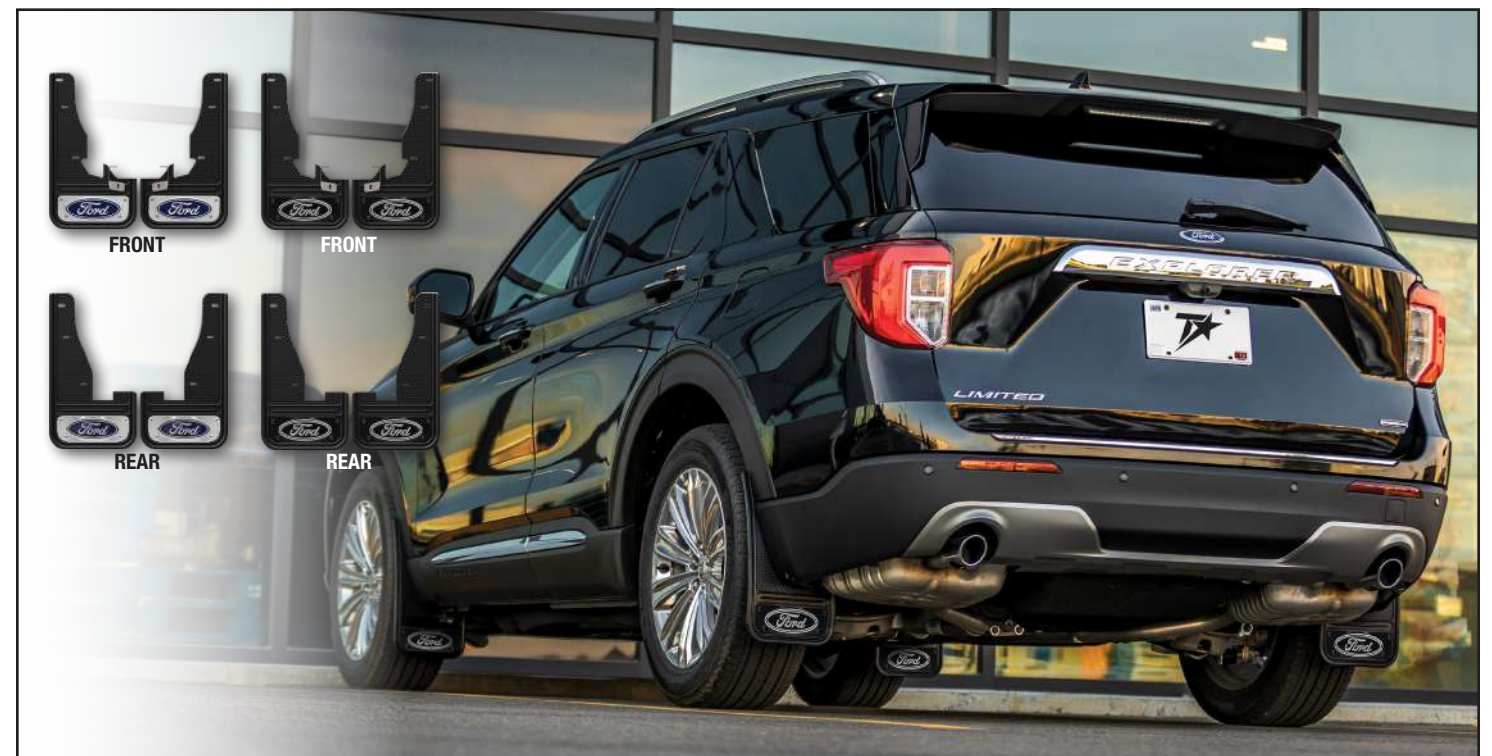

20-24 EXPLORER MUDFLAPS

VLB5Z-16A550-A	20-24 Explorer Mudflap & Brkt Kit, Front, Ford Oval, Black Wrap Decal
VNB5Z-16A550-B	20-24 Explorer Mudflap & Brkt Kit, Rear, Ford Oval, Black Wrap Decal
VLB5Z-16A550-C	20-24 Explorer Mudflap & Brkt Kit, Front, Ford Oval, Blue Decal
VNB5Z-16A550-A	20-24 Explorer Mudflap & Brkt Kit, Rear, Ford Oval, Blue Decal